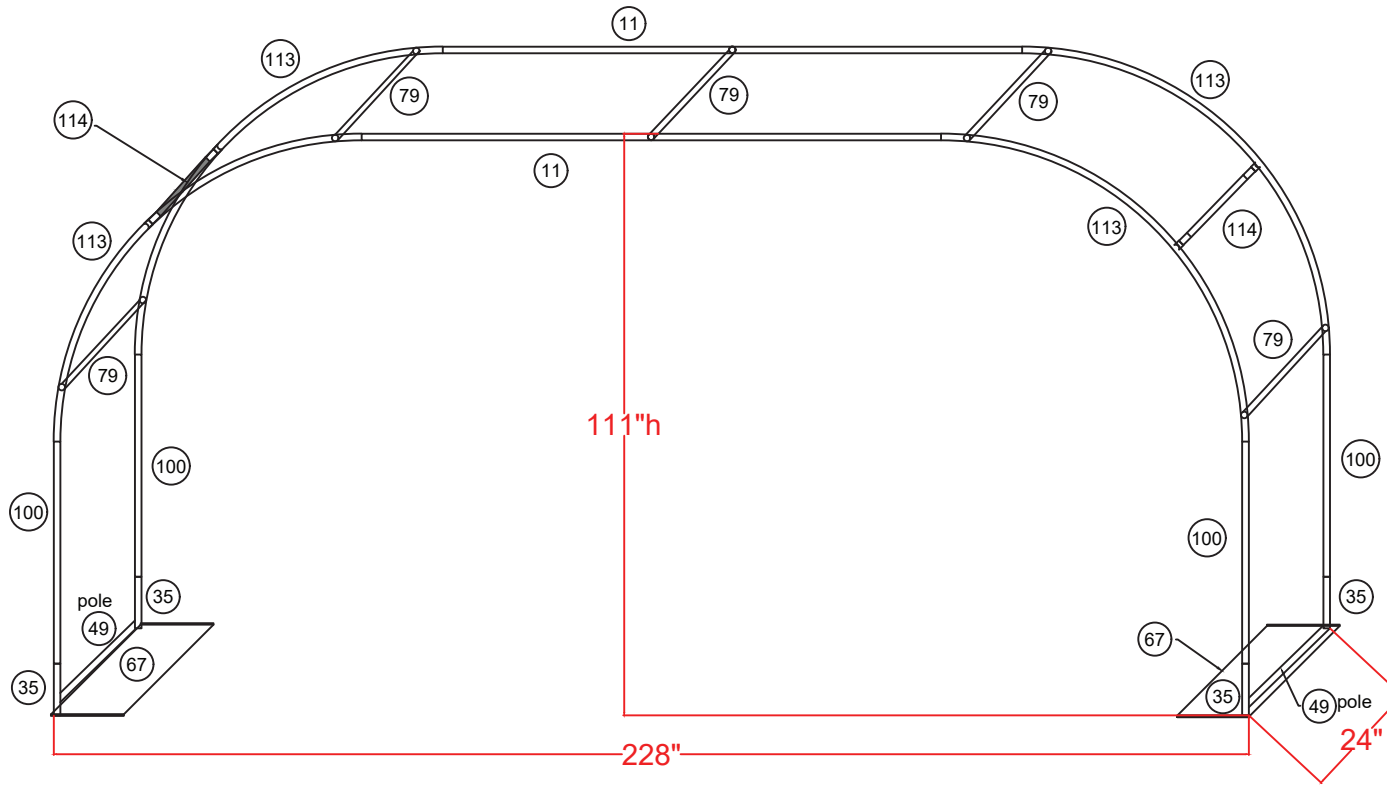

WAVELINE®

ARCH22T

- Assemble both outer rings
- Install base poles
- Install all horizontal poles
- Pull graphics from one end to the other slowly, making sure to evenly covering frame

24"d x 228"w x 111"h Curved Arch Display	
Qty.	Part Number
4	WLM#35
4	WLM#113
2	WLM#49
4	WLM#100
2	WLM#11
5	WLM#79
2	WLM#67 base plate
4	WLM#75
1	BGO-FabricXL bag
2	WLM#114

Fits inside qty.1 CA900